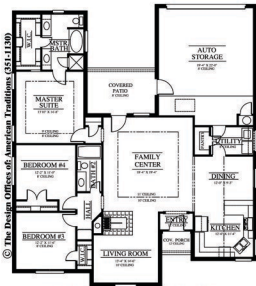

Branson Construction

(806) 354-9828

LIVING 1,883 SQ. FT.
PLAN NO. S98065-50