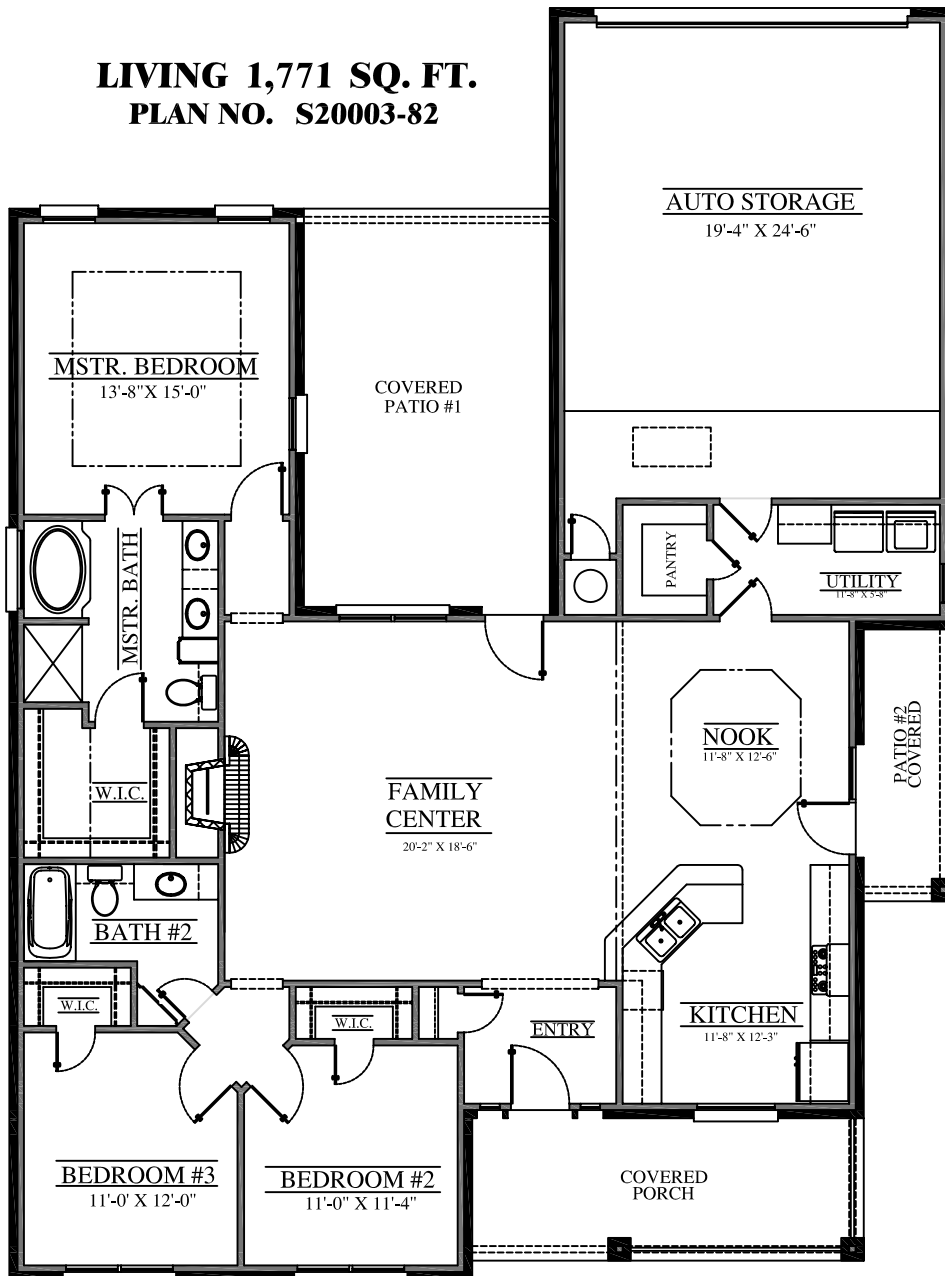

LIVING 1,771 SQ. FT.
PLAN NO. S20003-82

© The Design Offices of: American Traditions (1-806-351-1130)