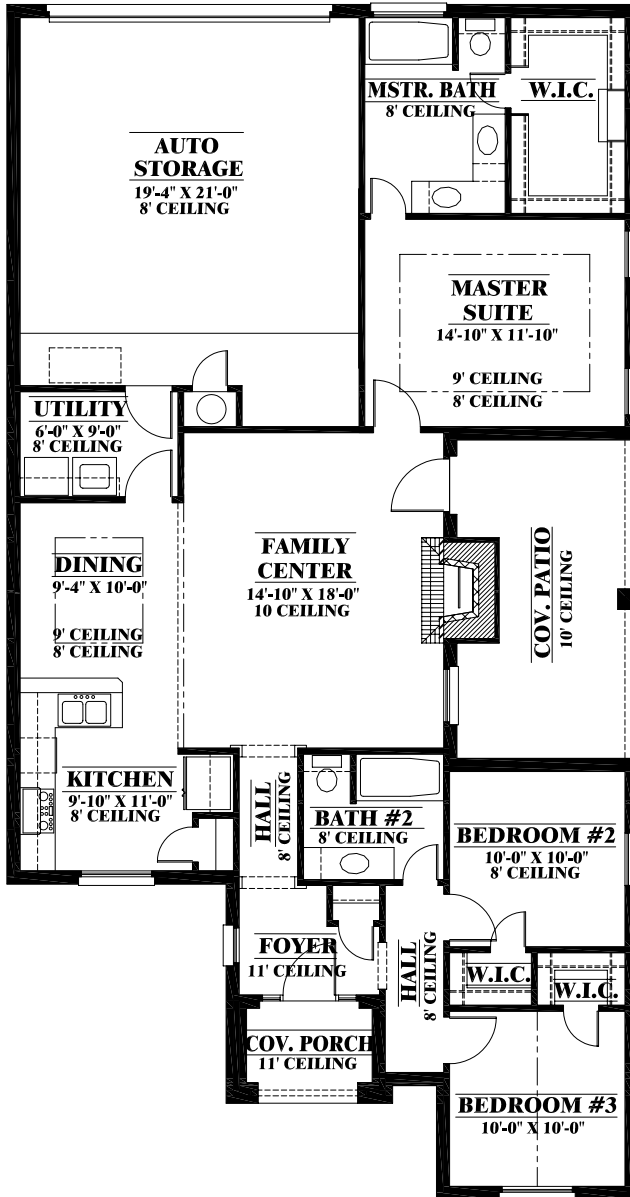

Branson Construction, Inc.

LIVING 1,466 SQ. FT.
PLAN NO. 98081-4

© The Design Offices of: American Traditions (351-1130)