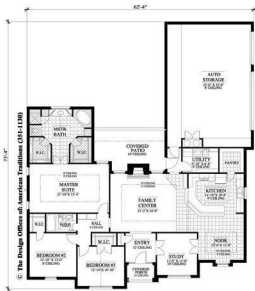

A New Home For Sale By: Branson Construction, Inc.

LIVING 2,233 SQ. FT.
PLAN NO. 97058-2