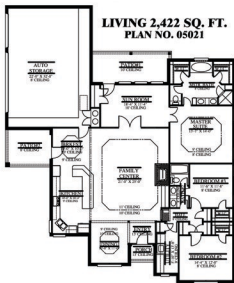

Branson Construction

(806) 354-9828

LIVING 2,422 SQ. FT.
PLAN NO. 05021

© The Design Offices of American Traditions (351-1136)