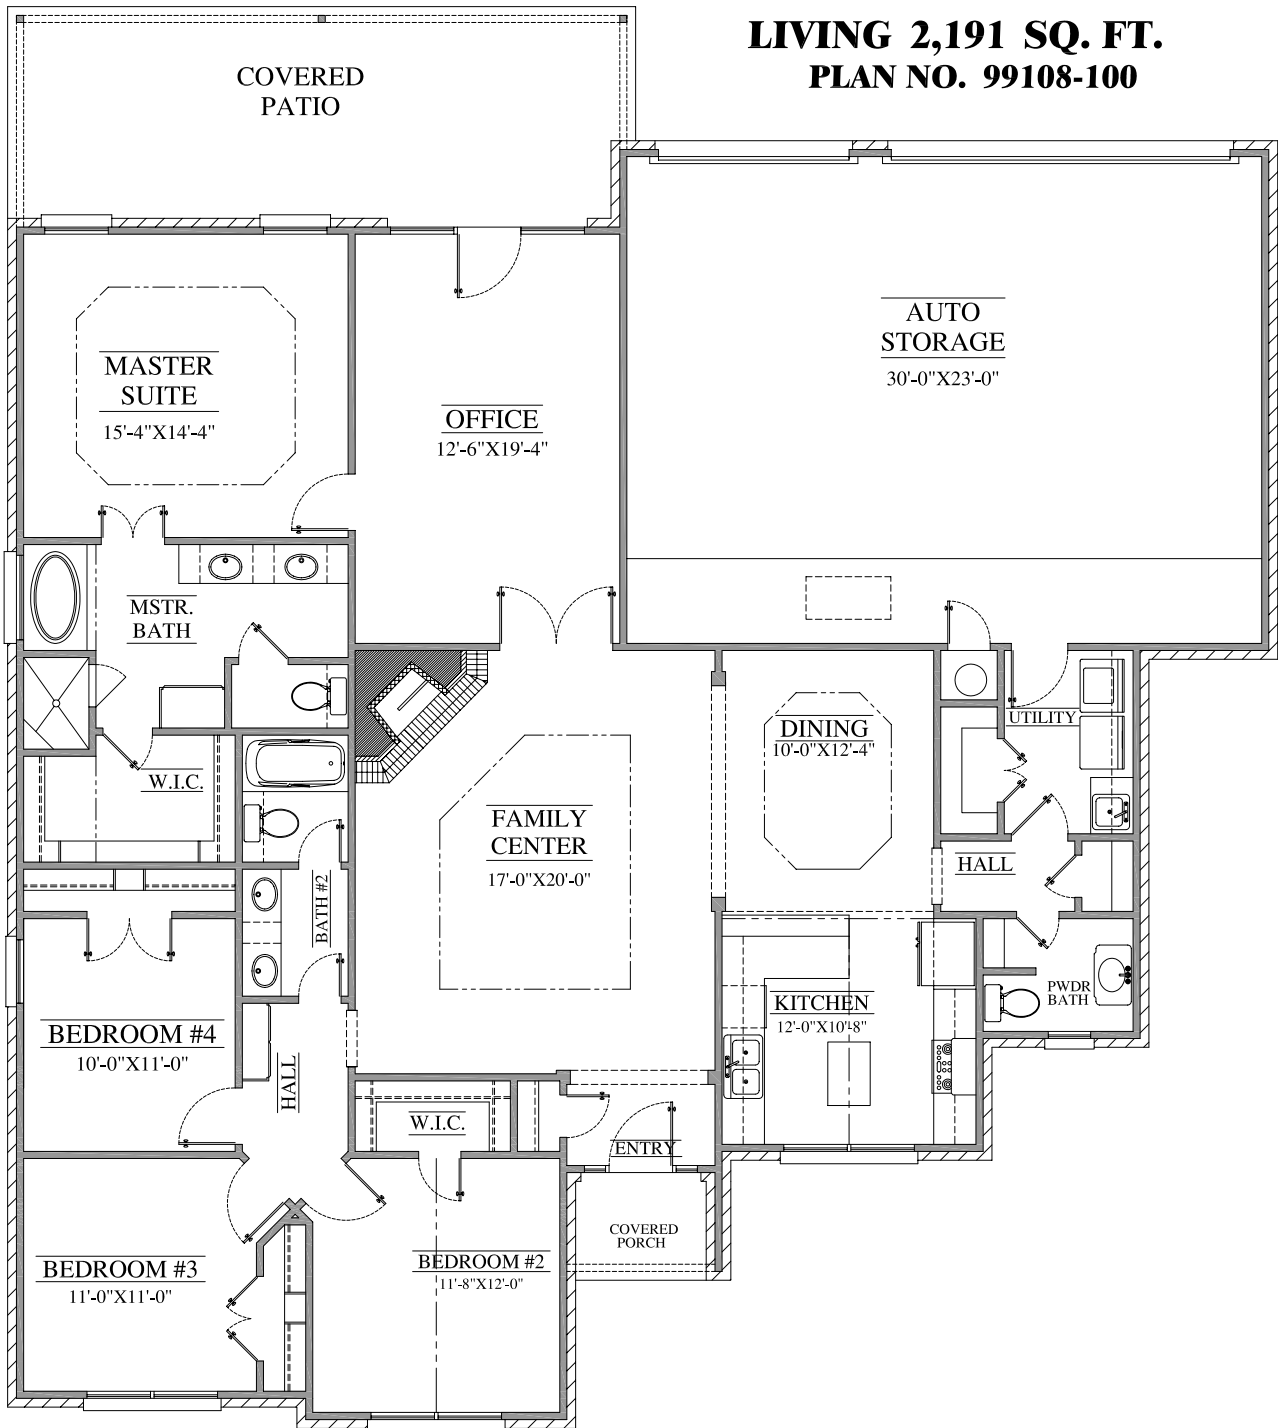

LIVING 2,191 SQ. FT.
PLAN NO. 99108-100

© The Design Offices of American Traditions (1-806-351-1130)